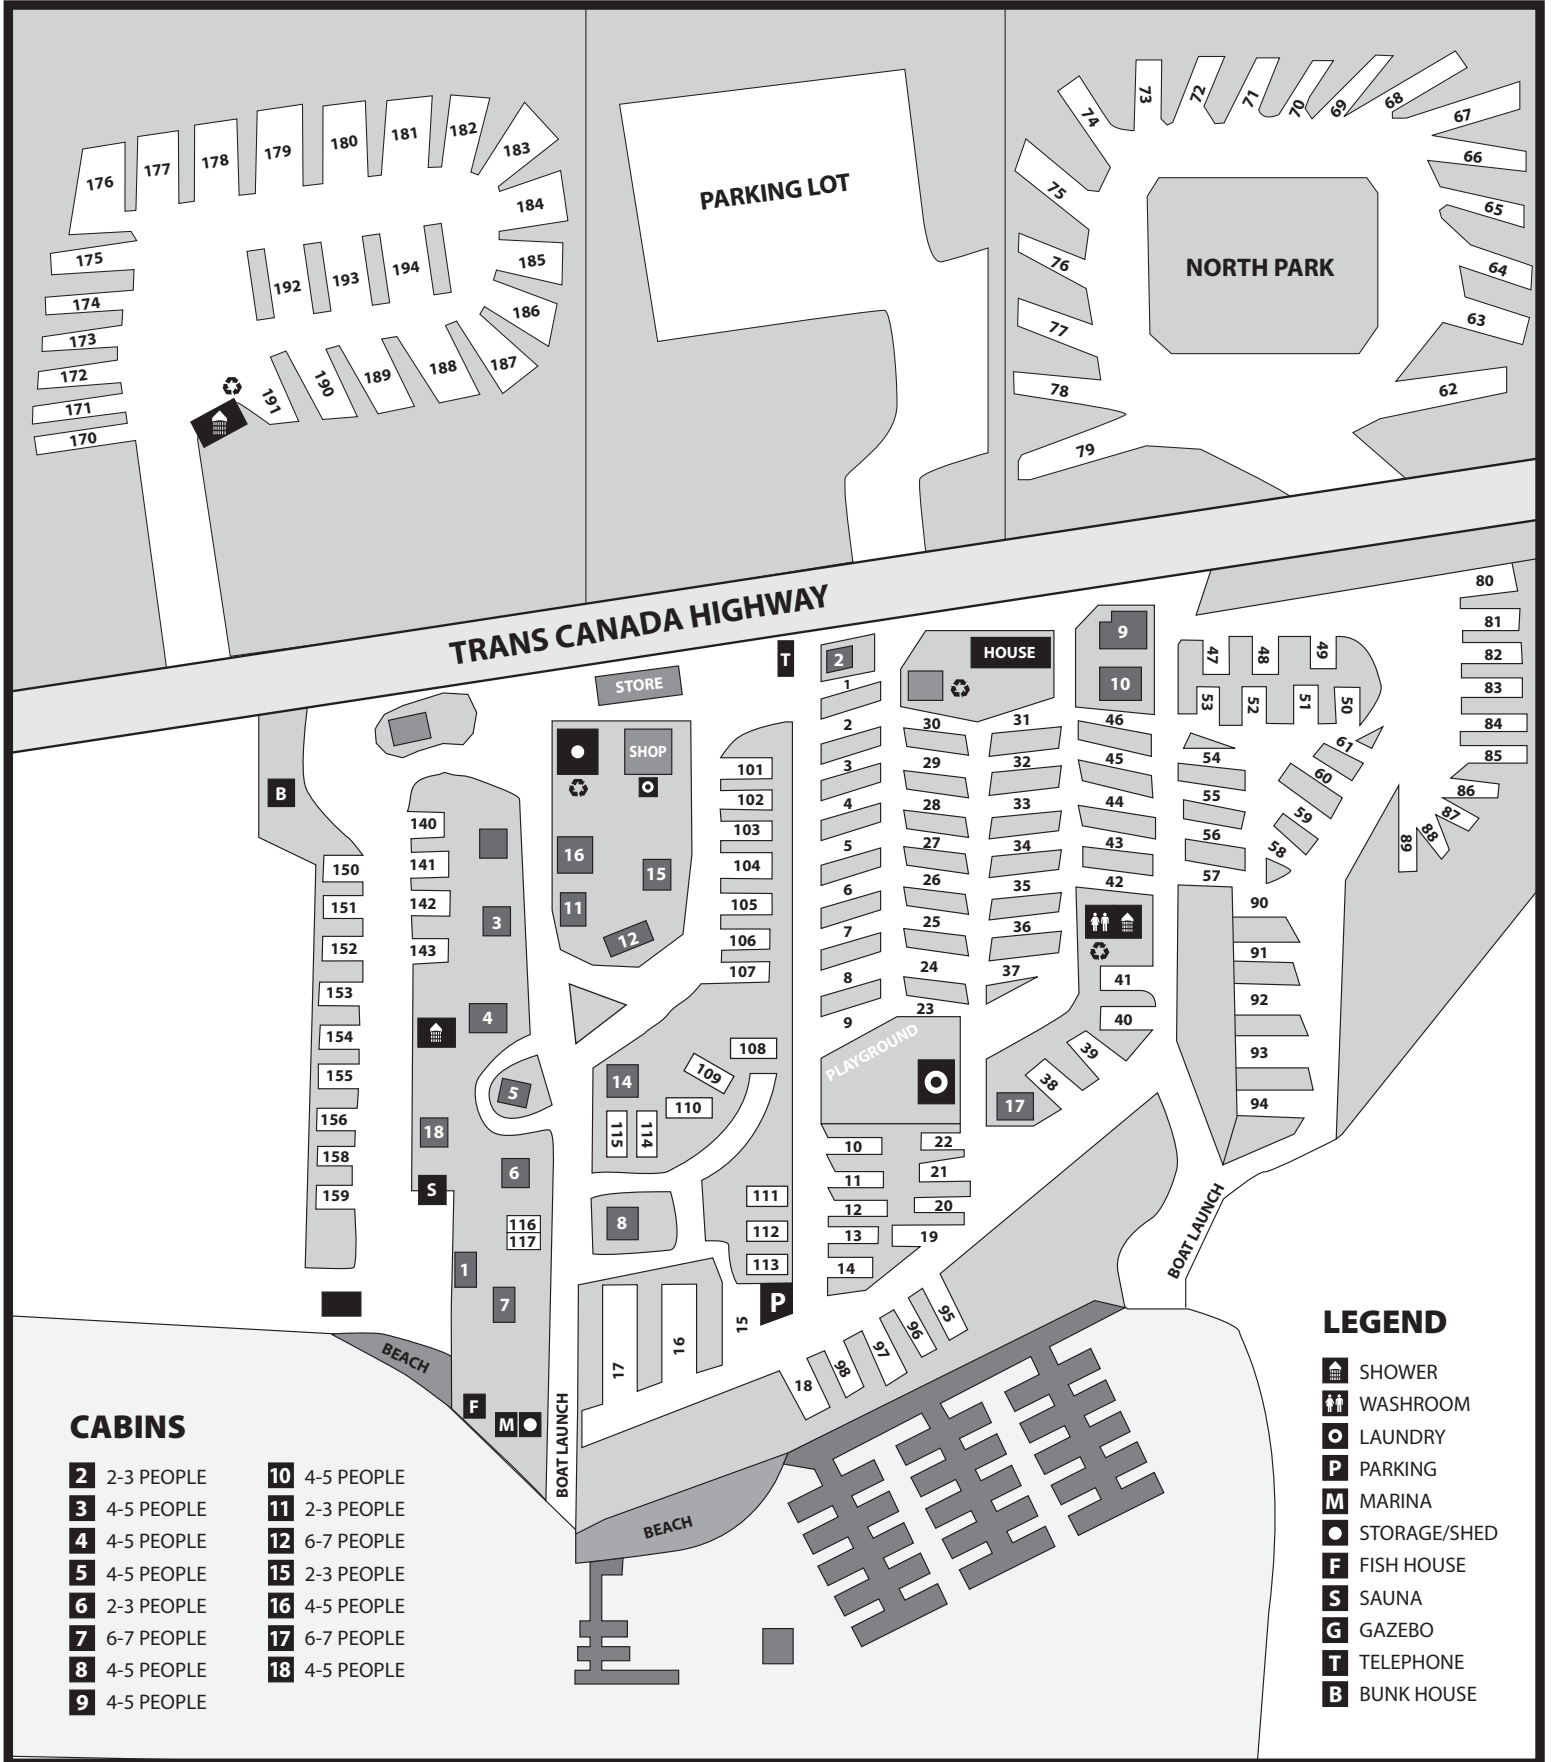

REDDEN'S

FISHING & FAMILY VACATIONS
ON LONGBOW LAKE & LAKE OF THE WOODS

CABINS

- | | |
|---------------------|----------------------|
| 2 2-3 PEOPLE | 10 4-5 PEOPLE |
| 3 4-5 PEOPLE | 11 2-3 PEOPLE |
| 4 4-5 PEOPLE | 12 6-7 PEOPLE |
| 5 4-5 PEOPLE | 15 2-3 PEOPLE |
| 6 2-3 PEOPLE | 16 4-5 PEOPLE |
| 7 6-7 PEOPLE | 17 6-7 PEOPLE |
| 8 4-5 PEOPLE | 18 4-5 PEOPLE |
| 9 4-5 PEOPLE | |

LEGEND

- SHOWER
- WASHROOM
- LAUNDRY
- PARKING
- MARINA
- STORAGE/SHED
- FISH HOUSE
- SAUNA
- GAZEBO
- TELEPHONE
- BUNK HOUSE